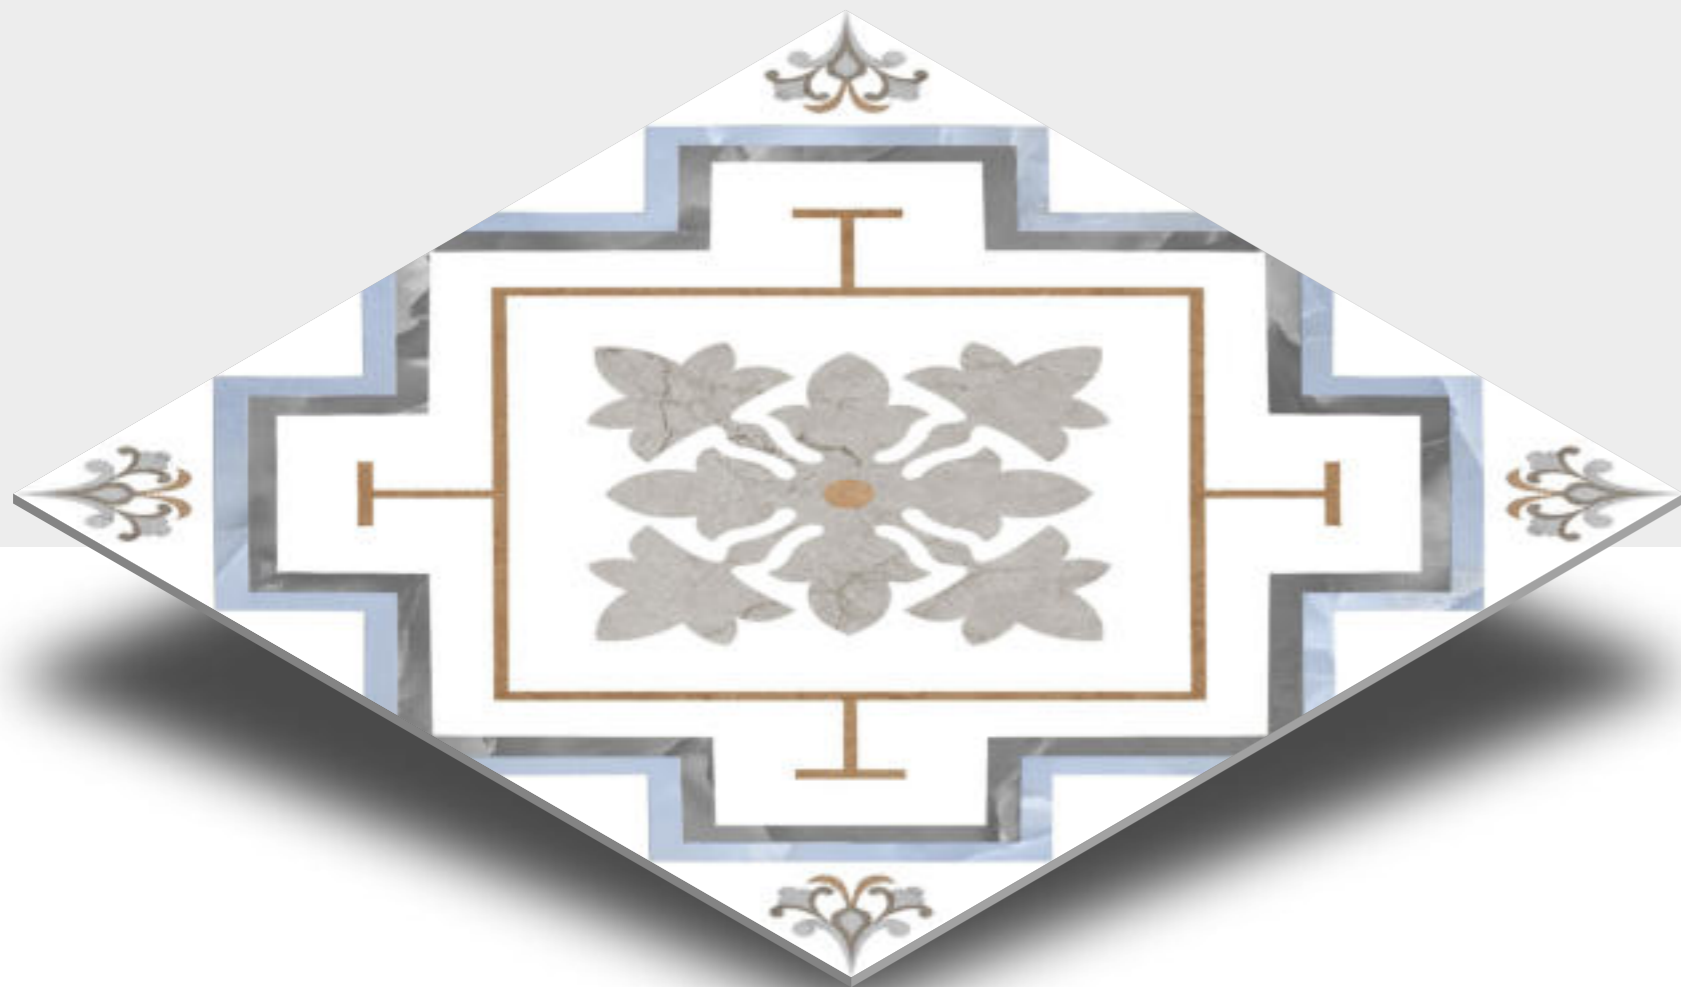

RANGOLIA

INTRICATE WEAVE DELIGHT

Model

GALICHO - 1

Finish / Glossy Polished

Design / Galicha

600X
600MM