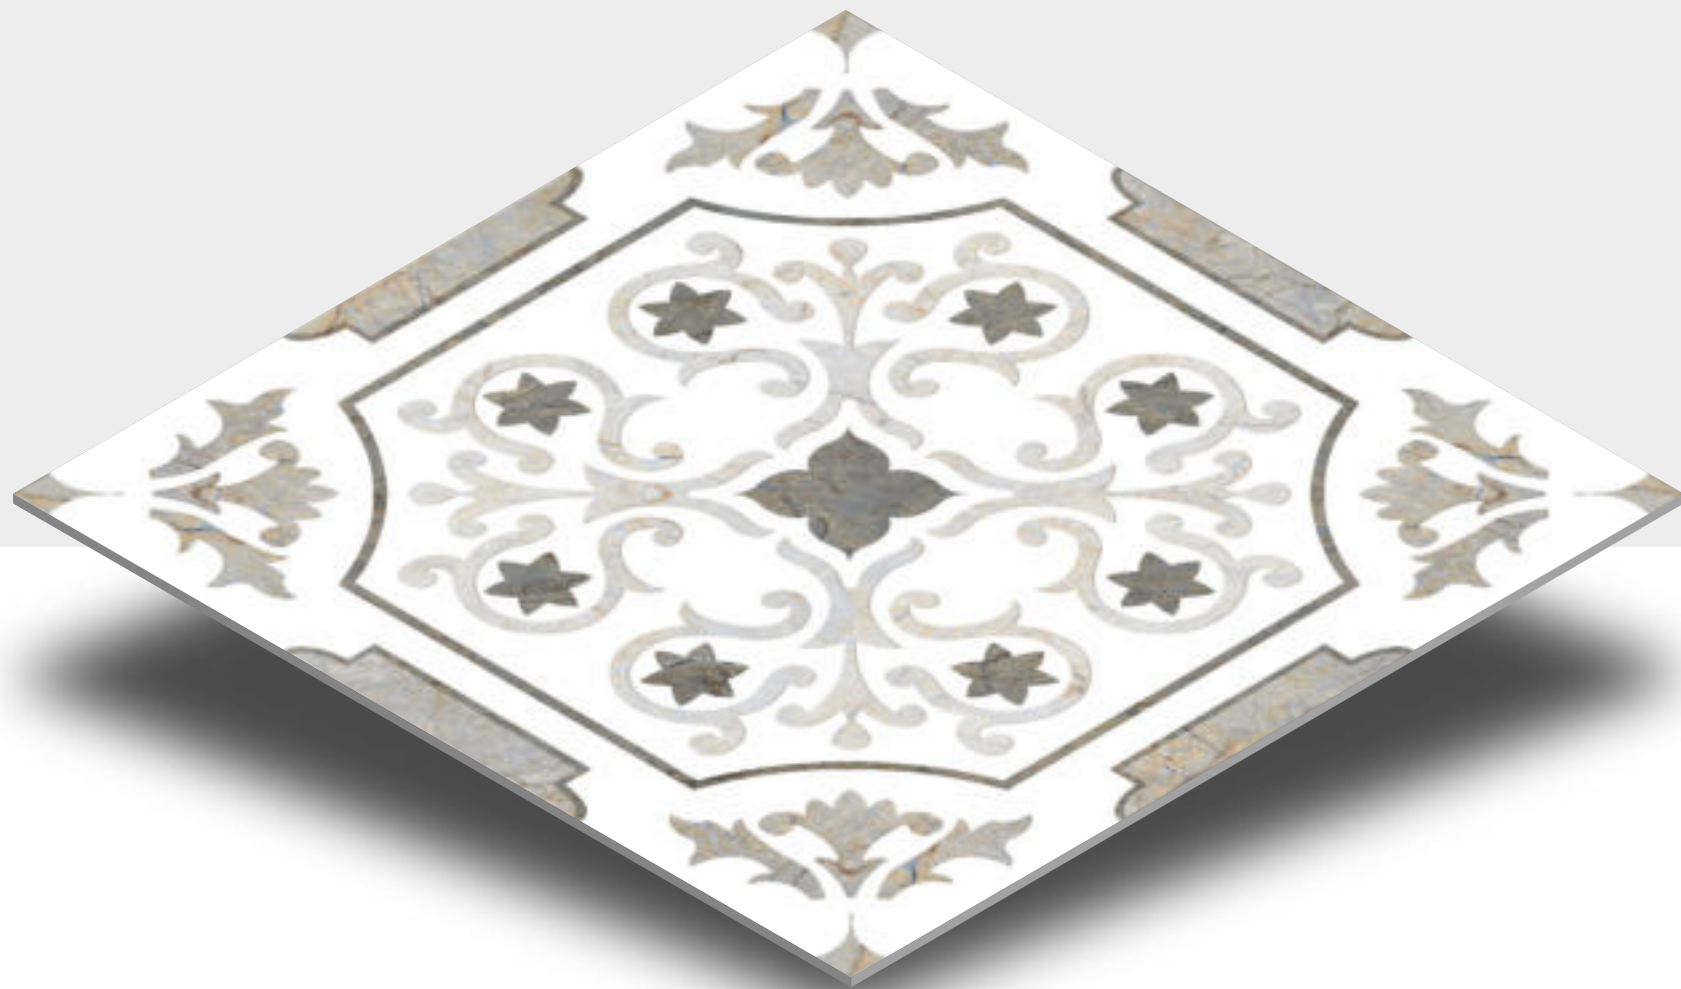

RANGOLIA

INTRICATE WEAVE DELIGHT

Model

GALICHO - 3

Finish / Glossy Polished

Design / Galicha

600X
600MM