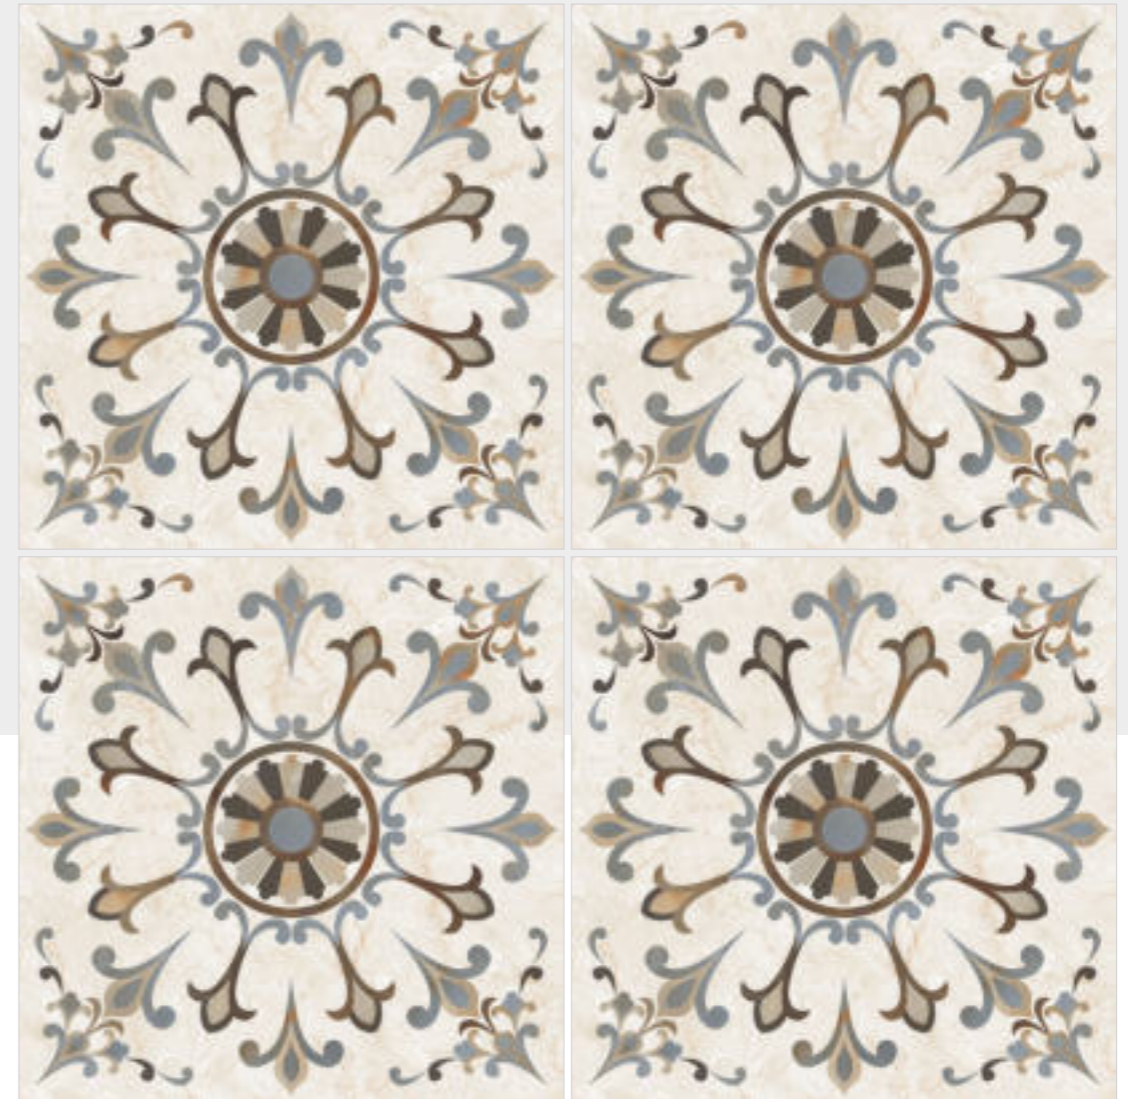

# RANGOLIA

INTRICATE WEAVE DELIGHT

Model